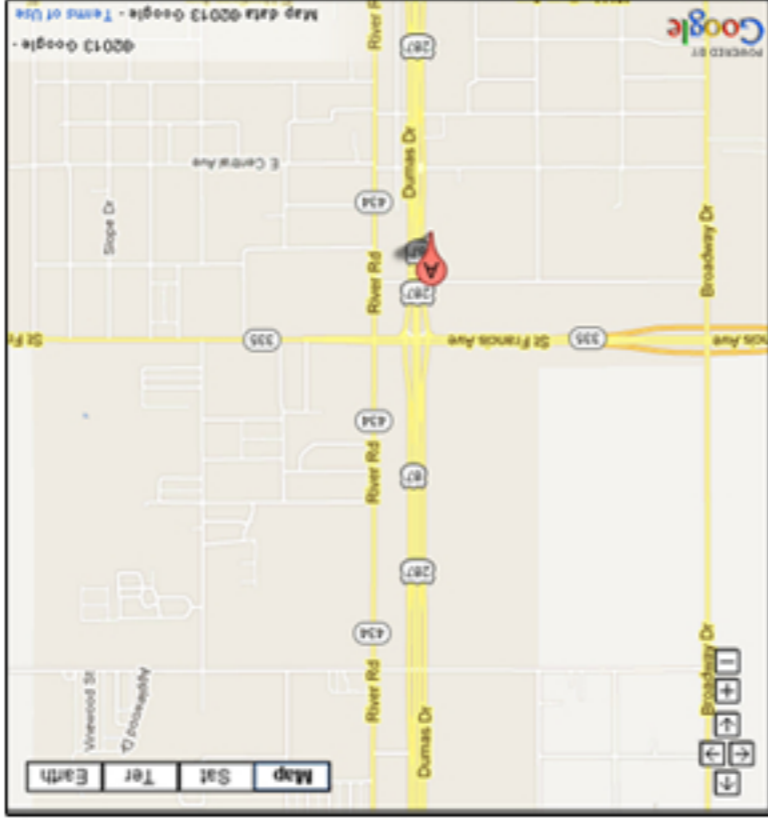

Phone:806.383.5688

8895.383.908:Phone

HOW MANY PEOPLE IN YOUR PARTY:

TIME:

WHEN:

on Dumas Dr. We will be on the right.

4911 Dumas Drive  
Amarillo, TX 79108-4503  
From I-40 E, I-27 N, I-40 W  
take exit 70 to merge onto  
U.S. 287 towards downtown.  
Exit U.S. 287 N (US-60) Bu  
chanan St. Take the exit  
towards TX-335 Loop (St.  
Francis Ave). Merge onto  
Dumas Dr. Sharp left to stay